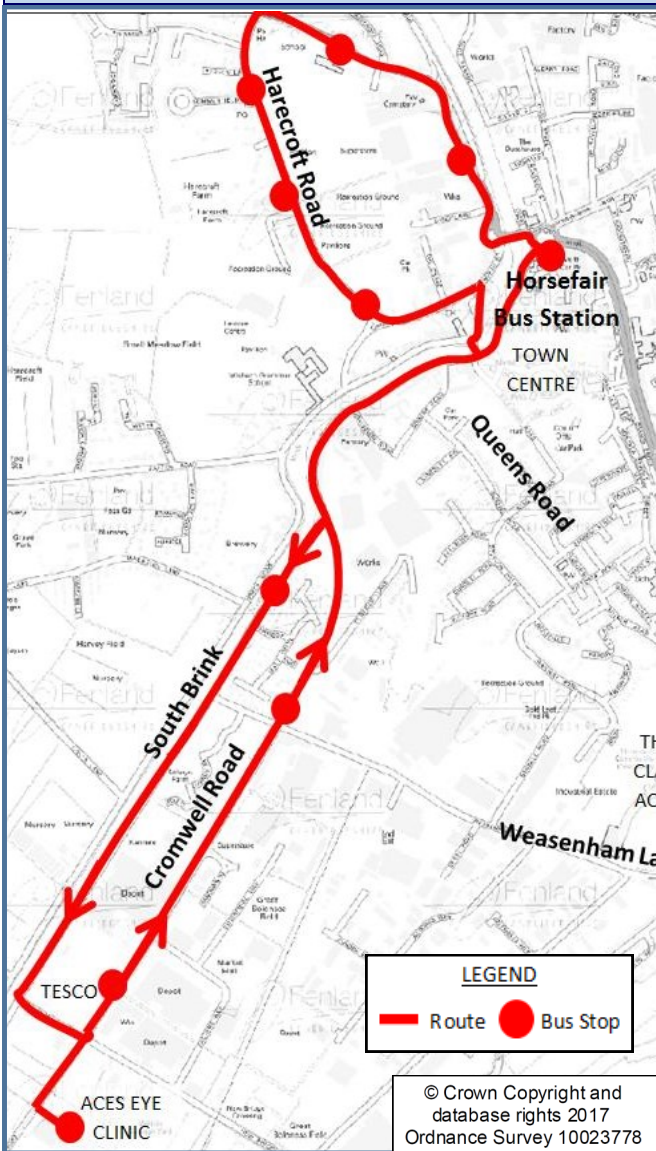

Service 68 South

Horsefair to Horsefair (via Harecroft Road and Tesco)

Please note:

- ◆ Outbound and Return journeys for the North West route use stops on the same side of the road.

LEGEND

— Route ● Bus Stop

Wisbech Bus Service Project
www.fenland.gov.uk/wisbechbusserviceproject
Telephone: 01354 662318
Email: neighbourhoodstrategy@fenland.gov.uk

ROUTE MAP

3RD JULY 2017

Service 68

Serving-

- ◆ Horsefair Bus Station
- ◆ North Cambs Hospital
- ◆ Ramnoth Road
- ◆ Weasenham Lane
- ◆ Leverington Road
- ◆ Railway Road
- ◆ Mount Drive
- ◆ Queens Road
- ◆ Cromwell Road
- ◆ Harecroft Road
- ◆ North End

FOR SERVICE TIMES PLEASE SEE TIMETABLE LEAFLET OR
VISIT WWW.FACT-CAMBS.CO.UK

TEL : 01354 661234

Wisbech Tesco Bus: Service 68 South

Horsefair to Tesco (via Ramnoth Road)

Outbound journey to Tesco

Please note:

- ◆ South Brink (Malt Drive) is served TOWARD Tesco only, use the Cromwell Road (Oldfield Lane) stop for return journeys.

Tesco to Horsefair (via Ramnoth Road)

Return journey from Tesco

Please note:

- ◆ Use this return journey to access North Cambs Hospital via Horsefair Bus Station (10 minute walk).