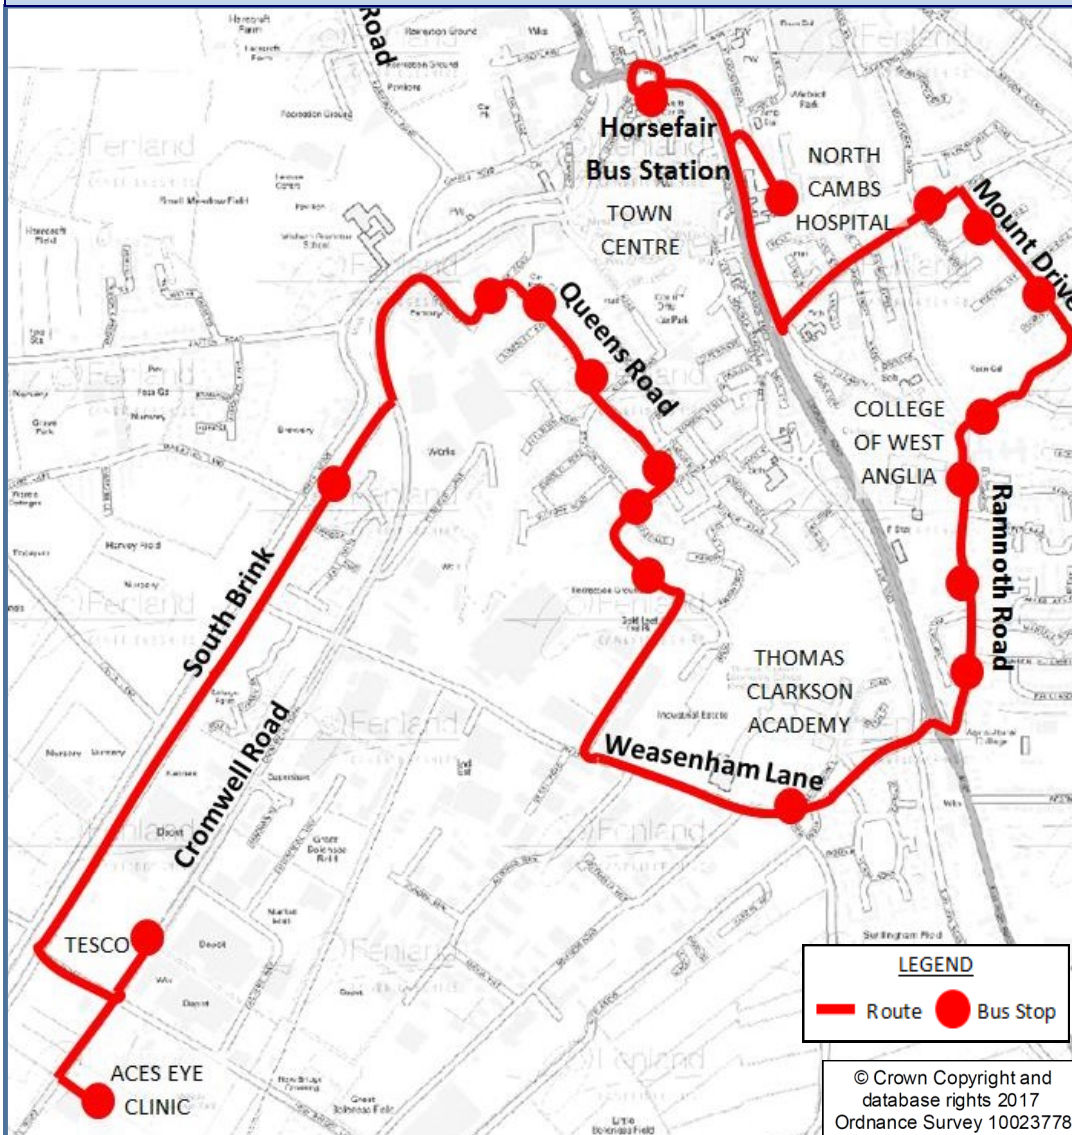

Service 68 South

Horsefair to Horsefair (via Harecroft Road and Tesco)

Please note:

- ◆ Outbound and Return journeys for the North West route use stops on the same side of the road.

LEGEND

— Route ● Bus Stop

FOR SERVICE TIMES PLEASE SEE TIMETABLE LEAFLET OR
VISIT WWW.FACT-CAMBS.CO.UK

TEL : 01354 661234

Wisbech Tesco Bus: Service 68 South

Horsefair to Tesco (via Ramnoth Road)

Outbound journey to Tesco

Please note:

- ◆ South Brink (Malt Drive) is served TOWARD Tesco only, use the Cromwell Road (Oldfield Lane) stop for return journeys.

Tesco to Horsefair (via Ramnoth Road)

Return journey from Tesco

Please note:

- ◆ Use this return journey to access North Cambs Hospital via Horsefair Bus Station (10 minute walk).